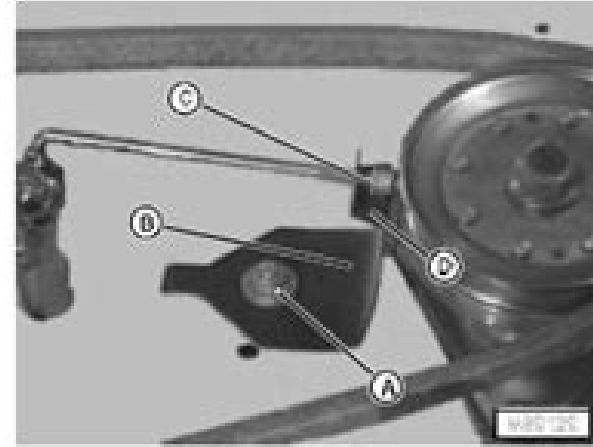

46 INCH DECK—SHEAVE BRAKE REPLACEMENT

Procedure:

1. Remove mower deck from tractor.