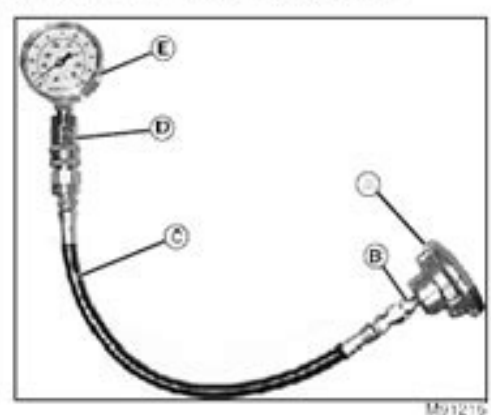

ELECTRICAL OPERATION AND DIAGNOSTICS

PTO with RIO Circuit Schematic - LT150 and LT160

Electrical Operation and Diagnostics - 33

www.epcatalogs.com

46 INCH DECK—DRIVE BELT REMOVAL/INSTALLATION

ATTACHMENTS

46 INCH DECK—DRIVE BELT REMOVAL/INSTALLATION

Procedure:

1. Remove mower deck.

2. Remove cap screws (A) and belt covers.

IMPORTANT: DO NOT remove nuts or idlers from spindles.

3. Loosen sheaves (B) and (C).
4. Remove belt (D), inspect for wear or damage, and replace as necessary.
5. Clean upper mower deck and sheaves.
6. Install mower deck belt. Use diagram above for belt routing.
7. Tighten sheaves (B) and (C).
8. Install belt shields and fasten with six cap screws.
9. Install mower deck.

46 INCH DECK—SHEAVE BRAKE REPLACEMENT

Procedure:

1. Remove mower deck from tractor.

2. Remove nut (A) securing sheave brake (B) to deck.
3. Remove adjusting nut (C), and discard brake assembly (D).

NOTE: Brake pad minimum thickness is 2.0 mm (0.079 in.).

4. Place new brake into position, and install adjusting nut.
5. Place brake assembly into position, and secure with nut.
6. See "46 INCH DECK—SHEAVE BRAKE ADJUSTMENT" on page 19.

ENGINE - KOHLER TESTS AND ADJUSTMENTS

Fuel Flow Test

Equipment:

- Proper Fuel Container

Procedure:

1. Clamp fuel line (B) or close fuel shut-off valve, if equipped, to prevent fuel flow.
2. Disconnect fuel line from carburetor (A) and place in container (C).
3. Release clamp on fuel line (B) or open fuel shut-off valve, if equipped.
4. Crank engine, fuel should flow freely into container (C).
5. Clamp line or close fuel shut-off valve to install fuel line on carburetor (A).
6. Pour captured fuel into tank.

Oil Pressure Test

Reason:

Equipment: