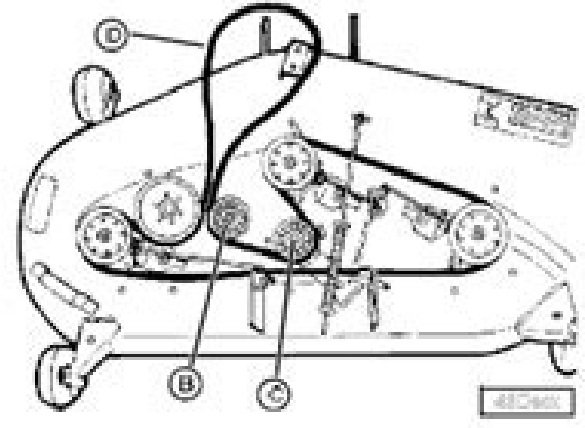

2. Remove cap screws (A) and belt covers.