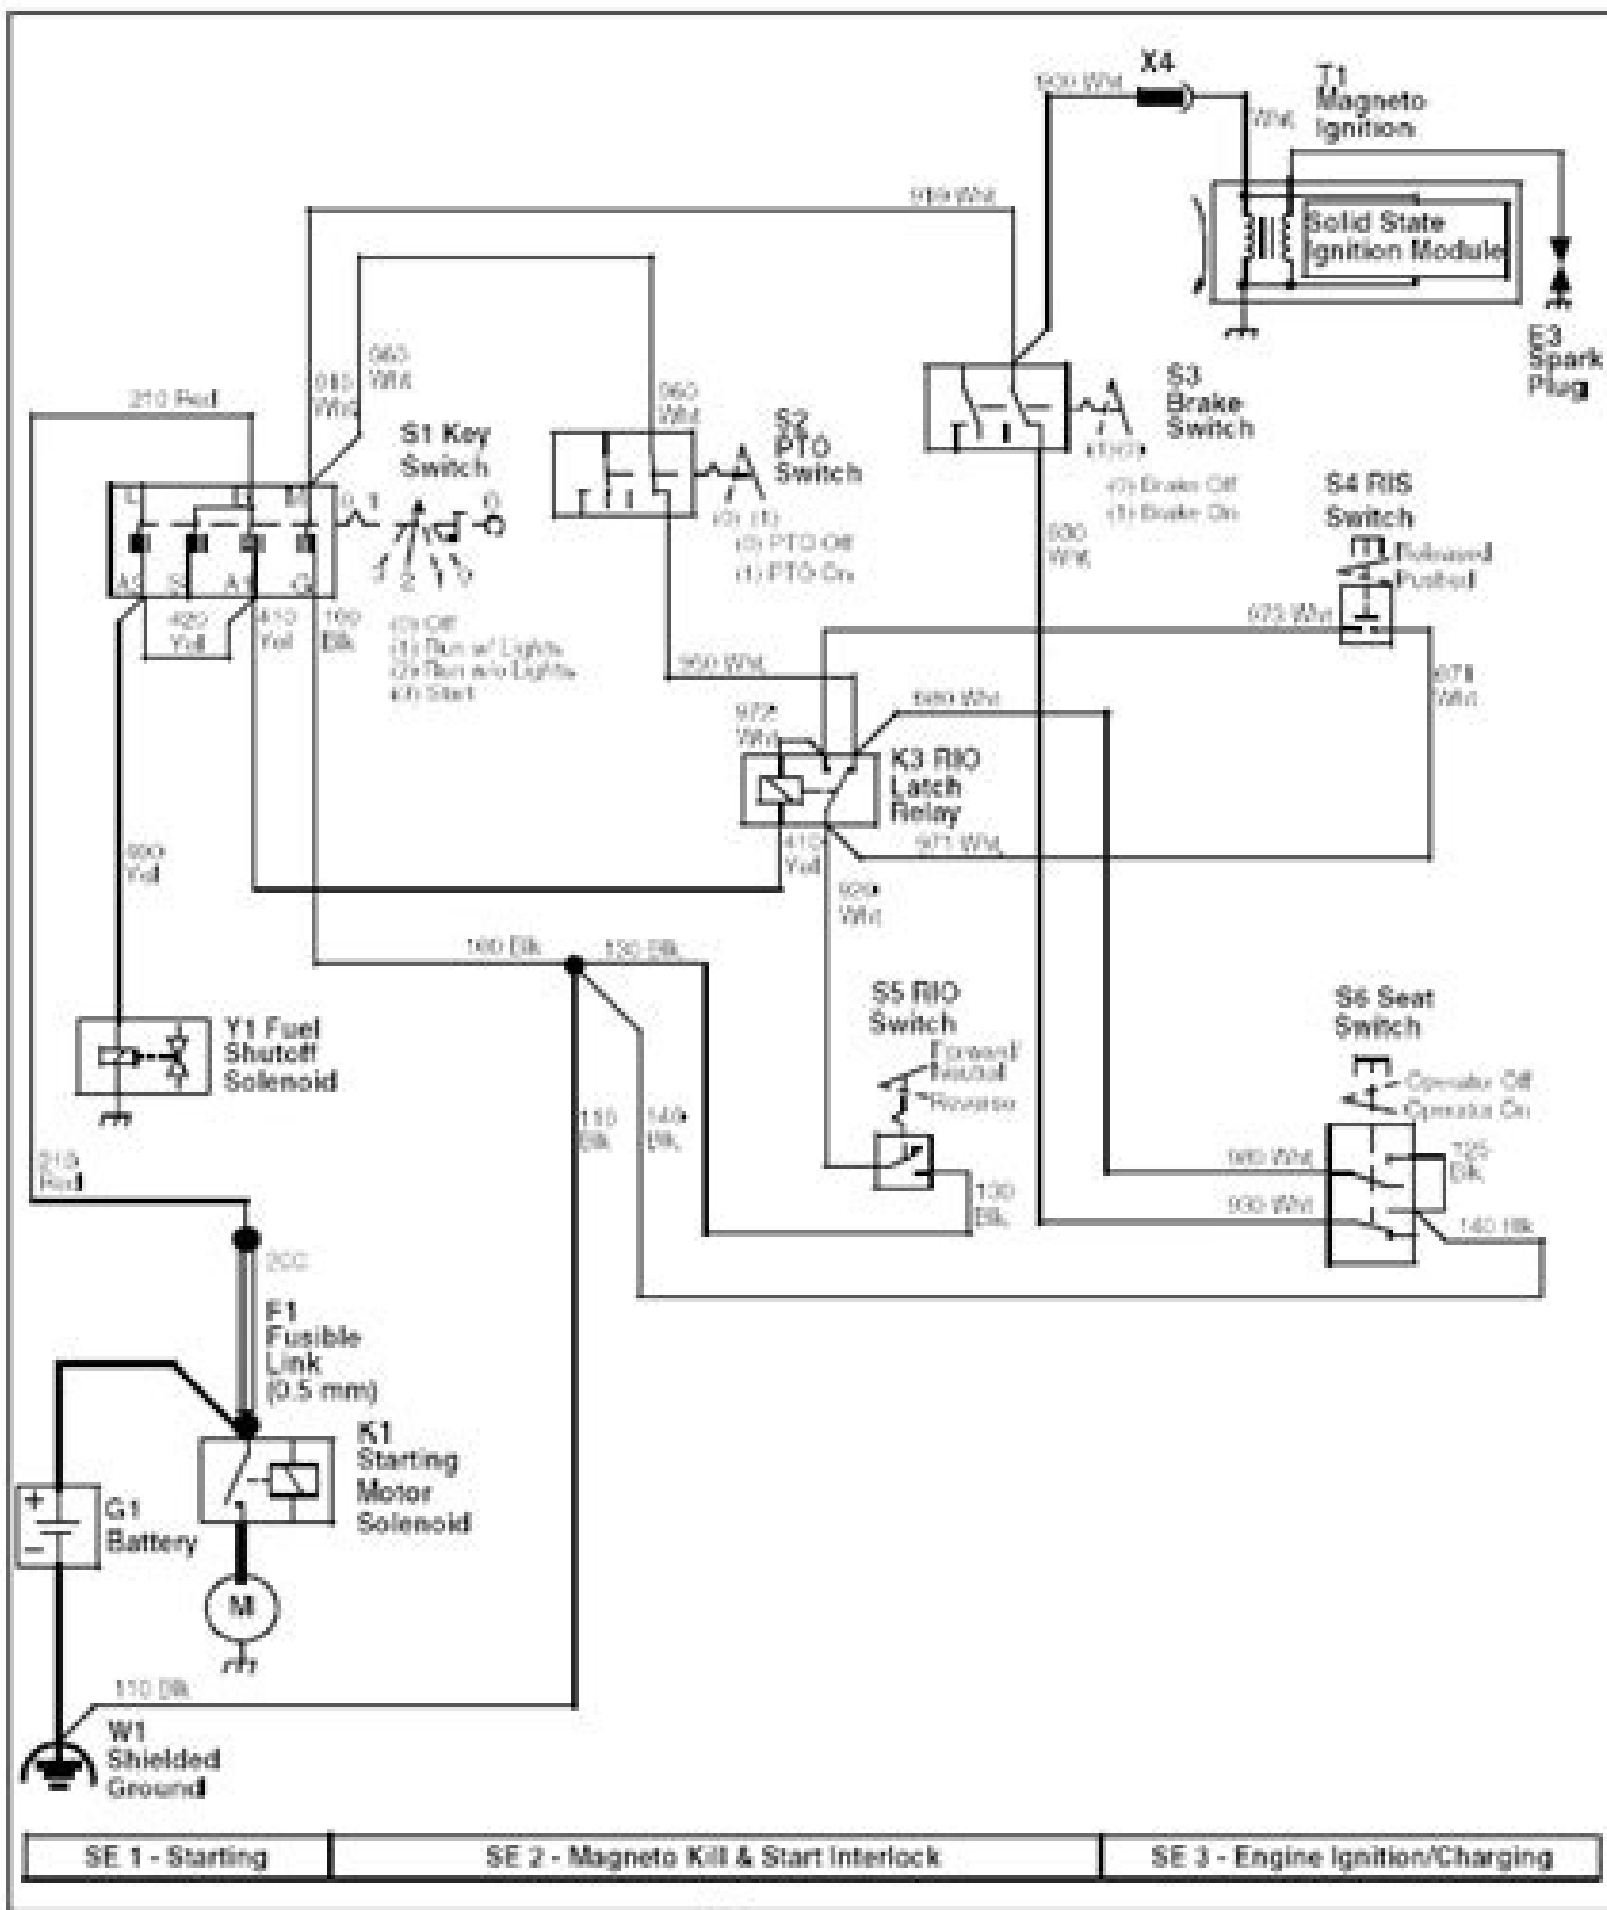

ELECTRICAL OPERATION AND DIAGNOSTICS

PTO with RIO Circuit Schematic - LT150 and LT160

Electrical Operation and Diagnostics - 33

www.epcatalogs.com

46 INCH DECK—DRIVE BELT REMOVAL/INSTALLATION

ATTACHMENTS

46 INCH DECK—DRIVE BELT REMOVAL/INSTALLATION

Procedure:

1. Remove mower deck.

2. Remove cap screws (A) and belt covers.

IMPORTANT: DO NOT remove nuts or idlers from spindles.

3. Loosen sheaves (B) and (C).
4. Remove belt (D), inspect for wear or damage, and replace as necessary.
5. Clean upper mower deck and sheaves.
6. Install mower deck belt. Use diagram above for belt routing.
7. Tighten sheaves (B) and (C).
8. Install belt shields and fasten with six cap screws.
9. Install mower deck.

46 INCH DECK—SHEAVE BRAKE REPLACEMENT

Procedure:

1. Remove mower deck from tractor.

2. Remove nut (A) securing sheave brake (B) to deck.
3. Remove adjusting nut (C), and discard brake assembly (D).

NOTE: Brake pad minimum thickness is 2.0 mm (0.079 in.).

4. Place new brake into position, and install adjusting nut.
5. Place brake assembly into position, and secure with nut.
6. See "46 INCH DECK—SHEAVE BRAKE ADJUSTMENT" on page 19.

ENGINE - KOHLER TESTS AND ADJUSTMENTS

Fuel Flow Test

Equipment:

- Proper Fuel Container

Procedure:

1. Clamp fuel line (B) or close fuel shut-off valve, if equipped, to prevent fuel flow.
2. Disconnect fuel line from carburetor (A) and place in container (C).
3. Release clamp on fuel line (B) or open fuel shut-off valve, if equipped.
4. Crank engine, fuel should flow freely into container (C).
5. Clamp line or close fuel shut-off valve to install fuel line on carburetor (A).
6. Pour captured fuel into tank.

Oil Pressure Test

Reason:

Equipment:

- JT07262 Oil Pressure Test Adapter w/ O-ring (required ONLY on engines without test ports)
- JT06847 Connector
- JT03017 Hose Assembly
- JT03262 Coupler
- JT07034 Gauge, 0 - 200 kPa (0 - 100 psi)

Test Procedure At Oil Filter Base: